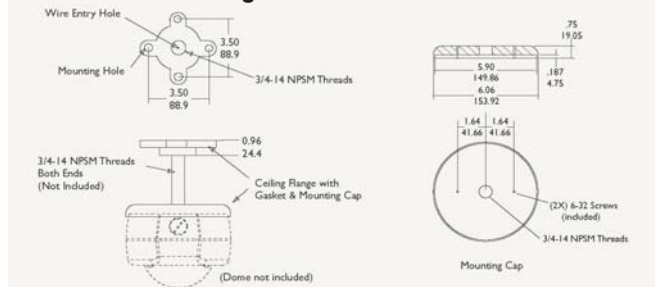

Optional IK-CPMV Ceiling Mount Kit

Design and specifications are subject to change without notice.

IKEGAMI ELECTRONICS (U.S.A.), INC.

URL <http://www.ikegami.com>

HEADQUARTERS
WESTCOAST OFFICE
SOUTHWEST OFFICE
MIDWEST OFFICE
SOUTHEAST OFFICE

37 Brook Avenue, Maywood, NJ 07607 Phone (201)368-9171 Fax (201)569-1626
2631 Manhattan Beach Blvd., Redondo Beach, CA 90278
Phone (310)297-1900 Fax (310)536-9550
773 Bearden Road, Waxahachie, TX 75167 Phone (972)869-2363 Fax (972)556-1057
747 Church Road, Unit C1, Elmhurst, IL 60126 Phone (630)834-9774 Fax (630)834-8689
5200 N.W. 33rd Avenue, Suite 111, Fort Lauderdale, FL 33309
Phone (954)735-2203 Fax (954)735-2227