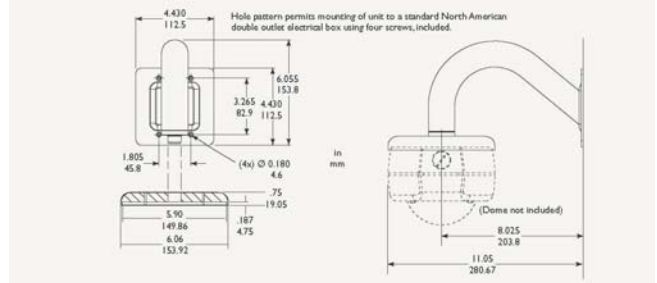

Optional IK-WMV Wall Mount Kit