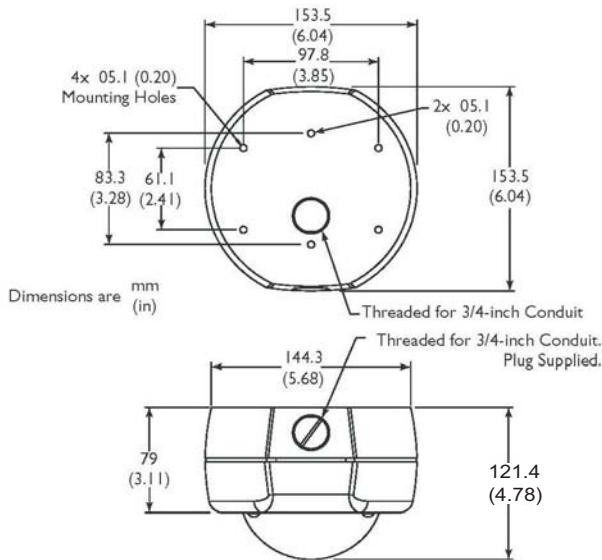

ICD-608VR Vandal Resistant Color Dome Camera

Specifications

Imaging Device: 1/3" Interline Transfer CCD
No. of Effective Picture Element: Approx. 380,000 pixels, 768(H) x 494(V) Line
Scanning Area: 4.8 (H) x 3.6(V) mm
Horizontal Resolution: 480 Lines
Minimum Ill: 1.0 lux (30 IRE) Wide Angle
 2.0 lux (50 IRE) Wide Angle
Built-in Lens: Focal distance: F4.0 - 9.0mm (manually adjustable)
 Iris control: Auto iris control
 Focal depth: ~ 0.5m
S/N Ratio: 48dB/rms or better
TV System: 2:1 Interlace, NTSC system
Int. Sync System Line lock(Phase adjustable)
V Sync Frequency INT: 59.94 Hz, Line lock: 60Hz
H Sync Frequency INT: 15.734KHz, Line lock: 15.750KHz
Imaging Filed Angle Variable focal position
 Full wide Full Tele
 H Angle: 71.0 deg. 31.6 deg.
 V Angle: 51.8 deg. 23.6 deg.

Video Output: VBS 1.0Vp-p 75Ω
White Balance: ATW
Backlight Compensation: On/Off Switchable(BLC)
AGC: On/Off Switchable
Angle Adjustment: Horizontal: 0 deg to 360 deg.
 +/- 30 deg (fine adjustment)
 Vertical: 7 deg to 90 deg.
External Dimension: 153.5 dia. x 121.4 mm
 (Projections and accessories are not included)
Ambient Operating Temperature: -10 ~ +50 deg.C
Power Supply: AC24V +/- 10% 60Hz/DC 12V
Power Consumption: AC24V: Approx 3.2W, DC12V: 2.9W
Weight: Approx. 1,655g (3.65 lbs)
Input/Output Connectors:
 (1) Video Output: BNC
 (2) AC24V/DC12V: Loose end.
 (3) Monitor OUT: RCA Jack
Standard Accessories: Operation Manual x1, Mounting metal x1, Screws x 4